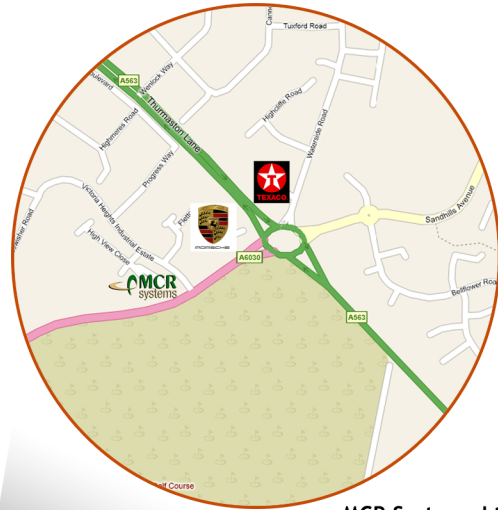

How to find us

Approaching from the South or West

Exit the M1 at junction 21A and follow the A46 Outer Ring Road - signposted "A46 Newark". Continue for approx 8 miles until you reach a roundabout (and the 'Hobby Horse' public house), Take the 3rd exit (A607 - Thurmaston).

Continue along to the next roundabout (ASDA). Take the 3rd exit. After 3 sets of traffic lights, you will approach a 4th set of traffic lights. Turn Left onto Troon Way. Follow the road across a further set of traffic lights and over a railway bridge. At the roundabout, continue straight ahead along Thurmaston Lane.

After 1/4 mile you will reach another roundabout (Texaco Service Station on the left and a Porsche Garage on the right)

Take the 4th exit into Victoria Road. At the lights (approx 500m) turn right into Lewisher Road, then first left into Vantage Park.